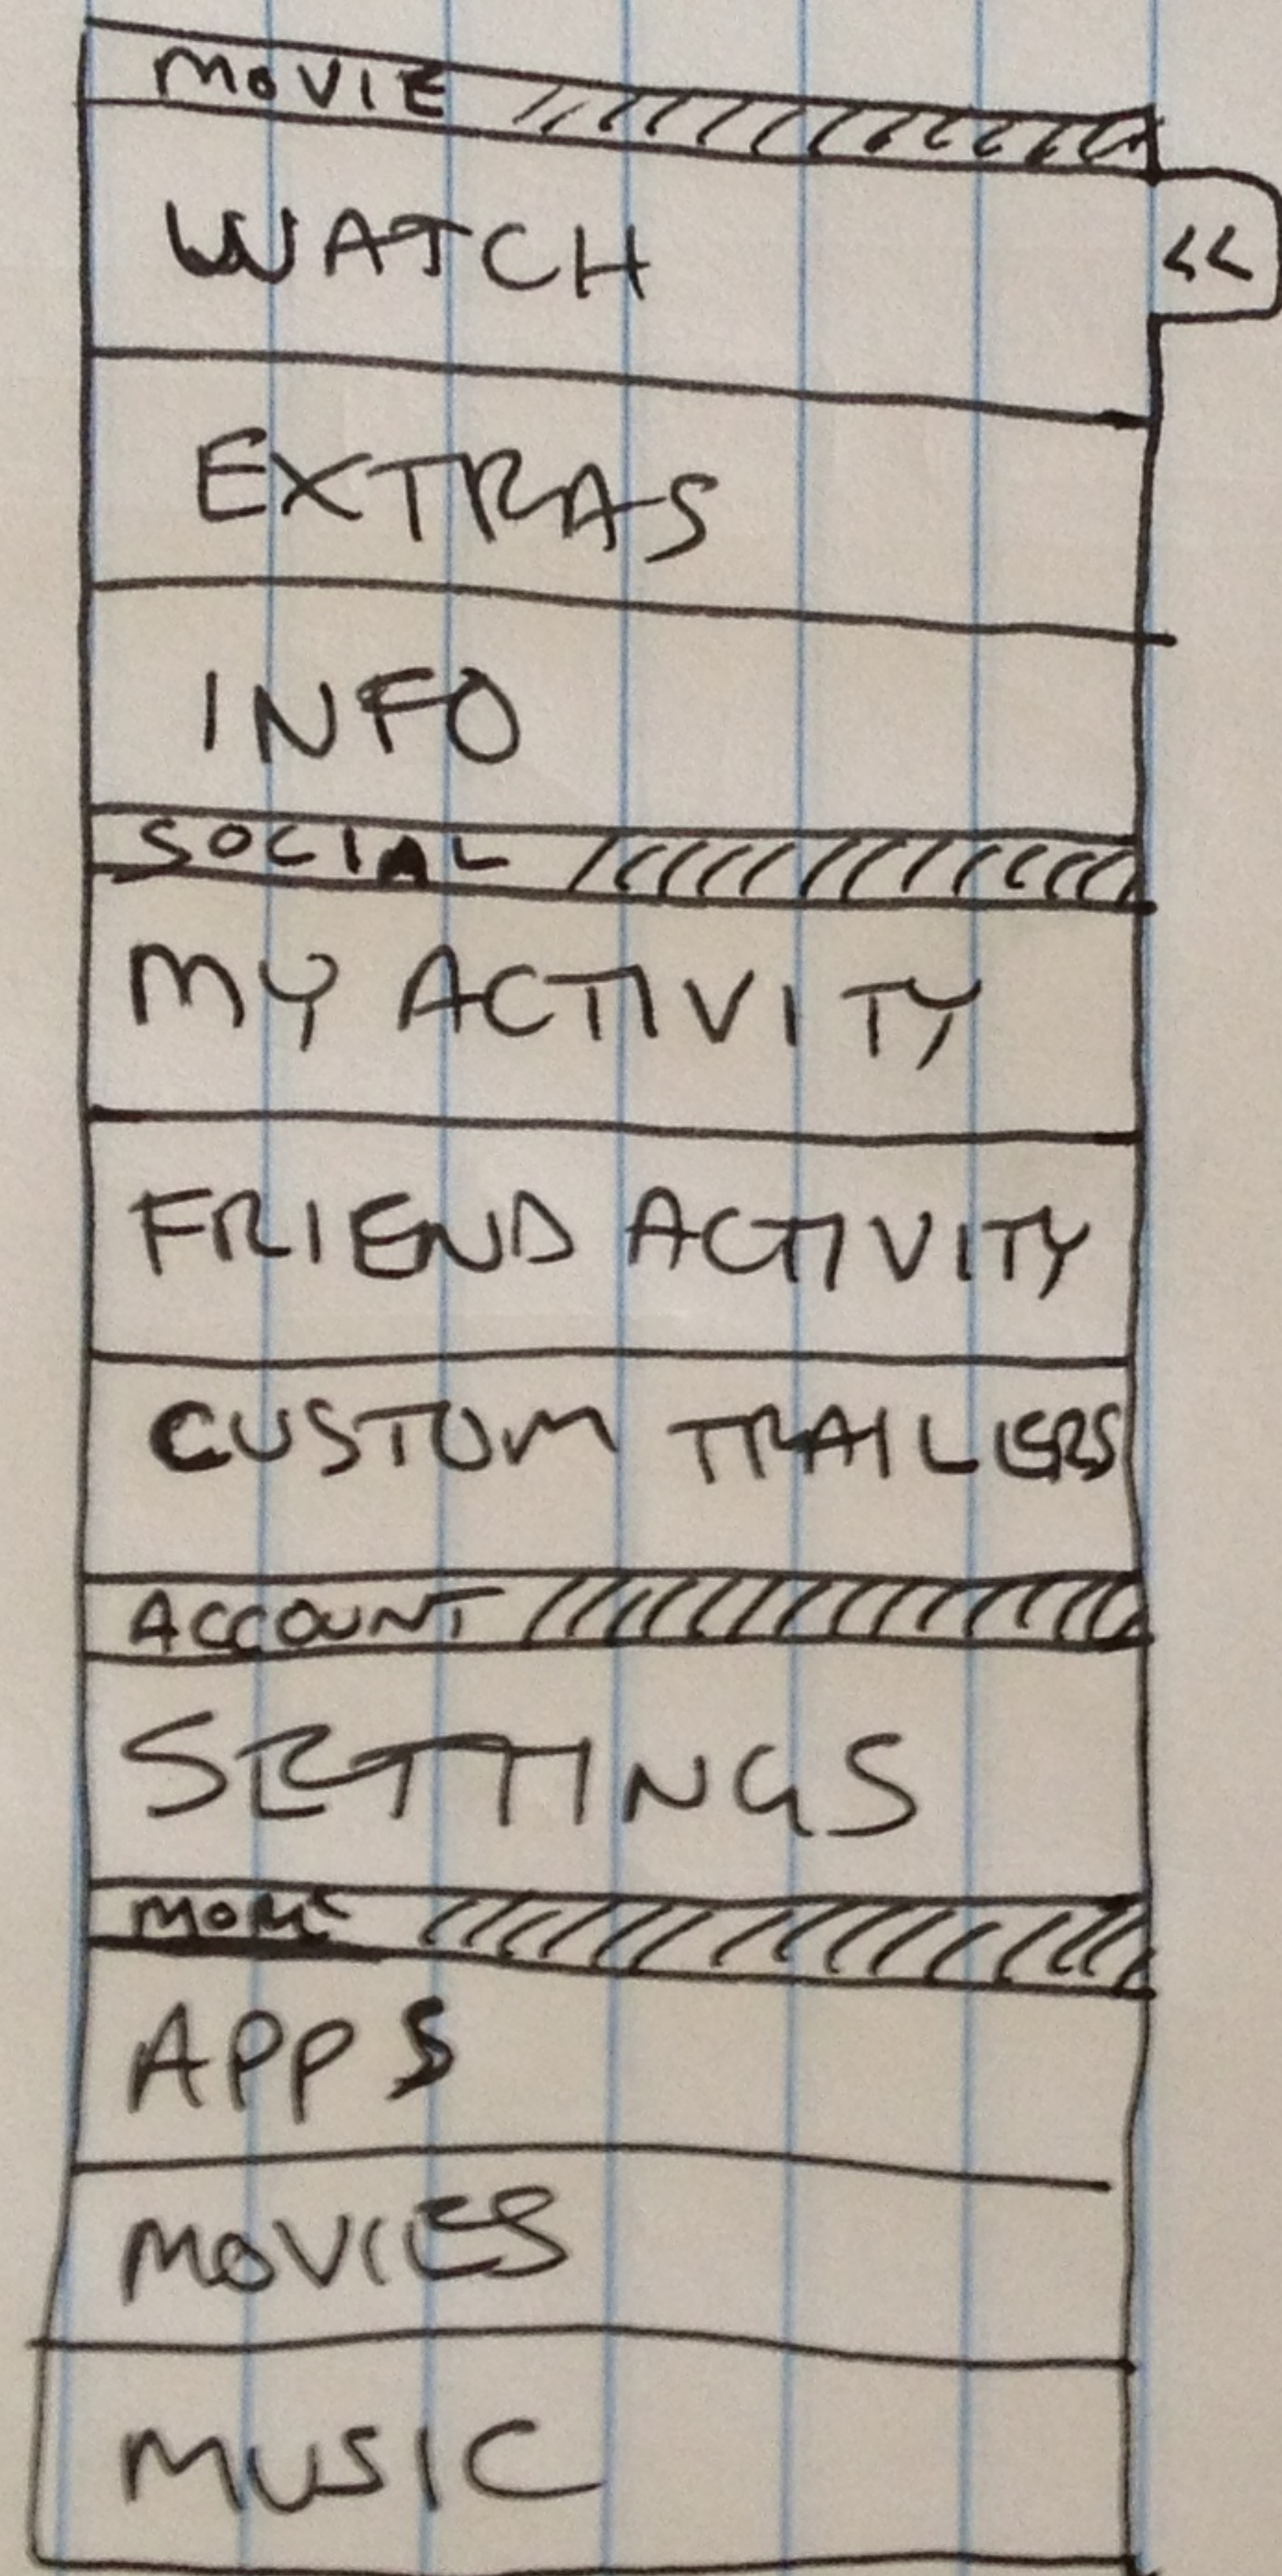

HAS SUBMENU  
OPTIONS

WATCH

- STREAM / DOWNLOAD
- CHAPTERS
- COMMENTARY
- SUBTITLES

EXTRAS

- PHOTOS
- VIDEOS
- SOUNDTRACK

THESE PIECES OF  
CONTENT CAN BE  
INTEGRATED INTO  
INTERACTIVE  
MODE PLAYBACK

SUBMENU

## WATCH SUBMENU

TOGGLES INTERACTIVE MODE ON/OFF

TAP TO GET A DROPDOWN OF FEATURES YOU CAN TURN ON/OFF

## INTERACTIVE OPTIONS

- 3D MODELS
- ANECDOTES
- STILLS (IMAGES)
- SCORE
- DESIGN
- CAST & CREW
- TRIVIA
- PRODUCTION DESIGN
- VFX

DISPLAYING  
A VIDEO

DISPLAYING  
A GALLERY  
OR IMAGES