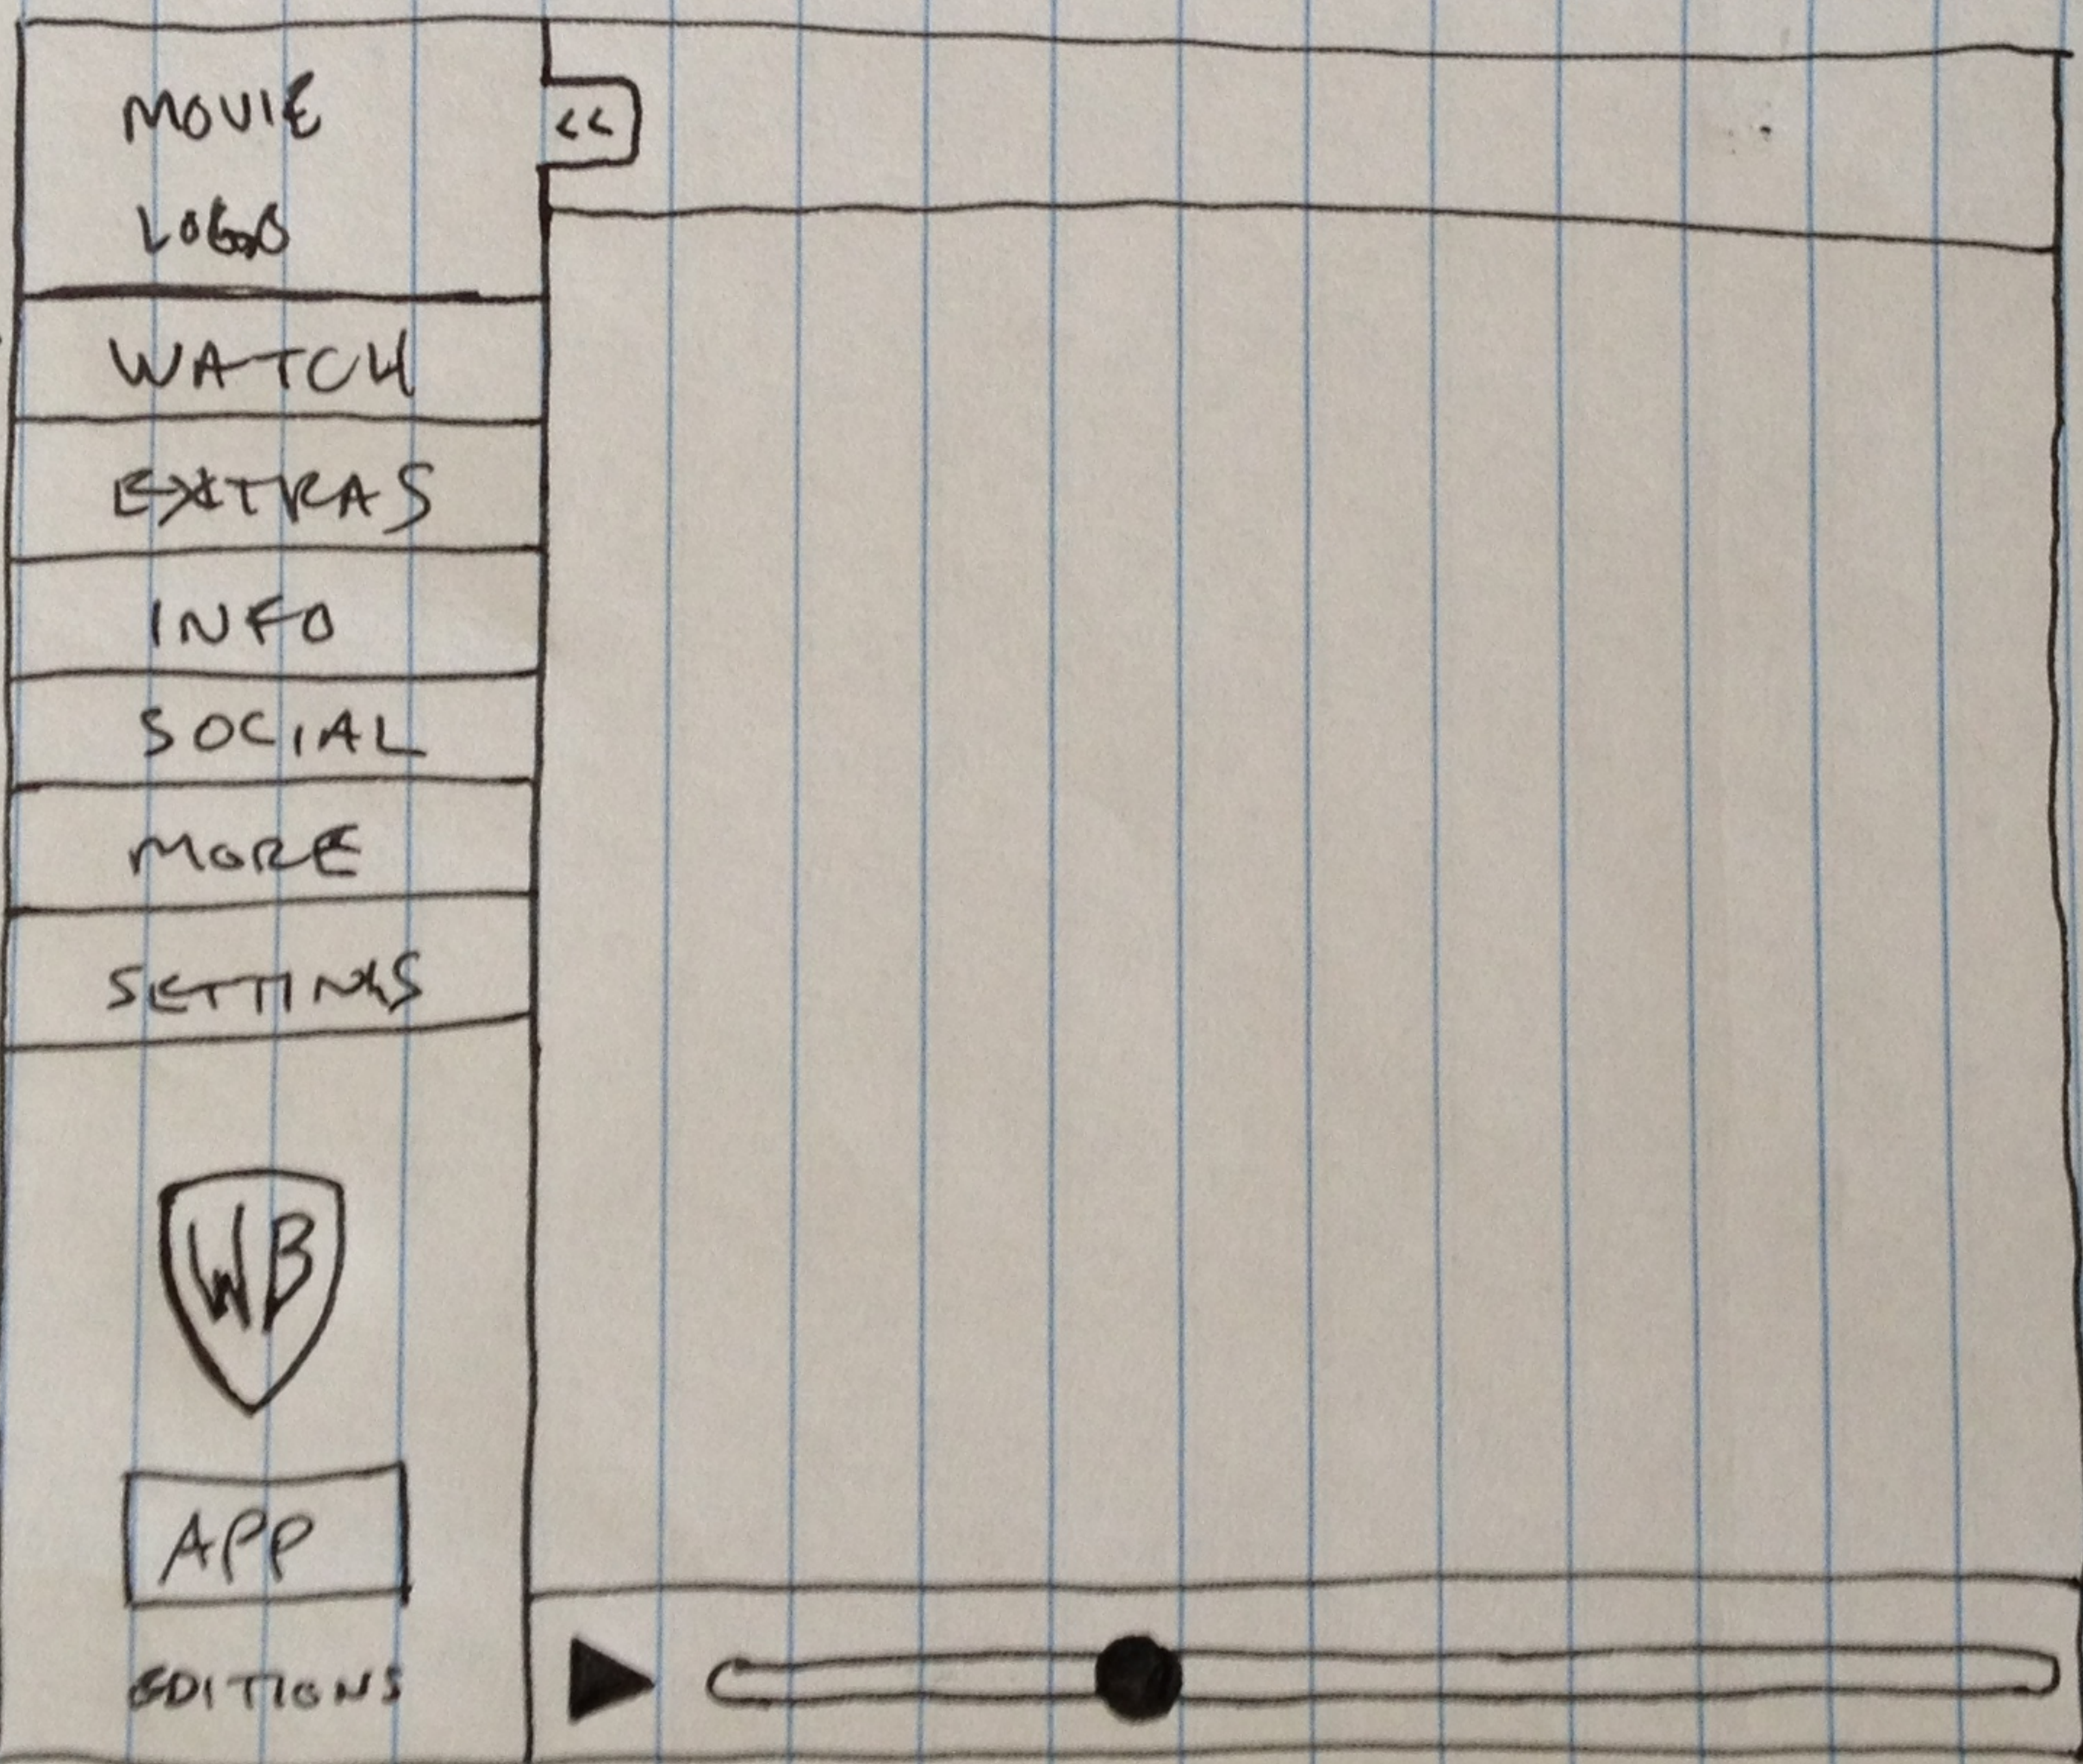

HAS SUBMENU  
OPTIONS

WATCH

- STREAM / DOWNLOAD
- CHAPTERS
- COMMENTARY
- SUBTITLES

EXTRAS

- PHOTOS
- VIDEOS
- SOUNDTRACK

THESE PIECES OF  
CONTENT CAN BE  
INTEGRATED INTO  
INTERACTIVE  
MODE PLAYBACK

SUBMENU

## WATCH SUBMENU

TOGGLES INTERACTIVE MODE ON/OFF

TAP TO GET A DROPDOWN OF FEATURES YOU CAN TURN ON/OFF

## INTERACTIVE OPTIONS

- 3D MODELS
- ANECDOTES
- STILLS (IMAGES)
- SCORE
- DESIGN
- CAST & CREW
- TRIVIA
- PRODUCTION DESIGN
- VFX

DISPLAYING  
A VIDEO

DISPLAYING  
A GALLERY  
OR IMAGES