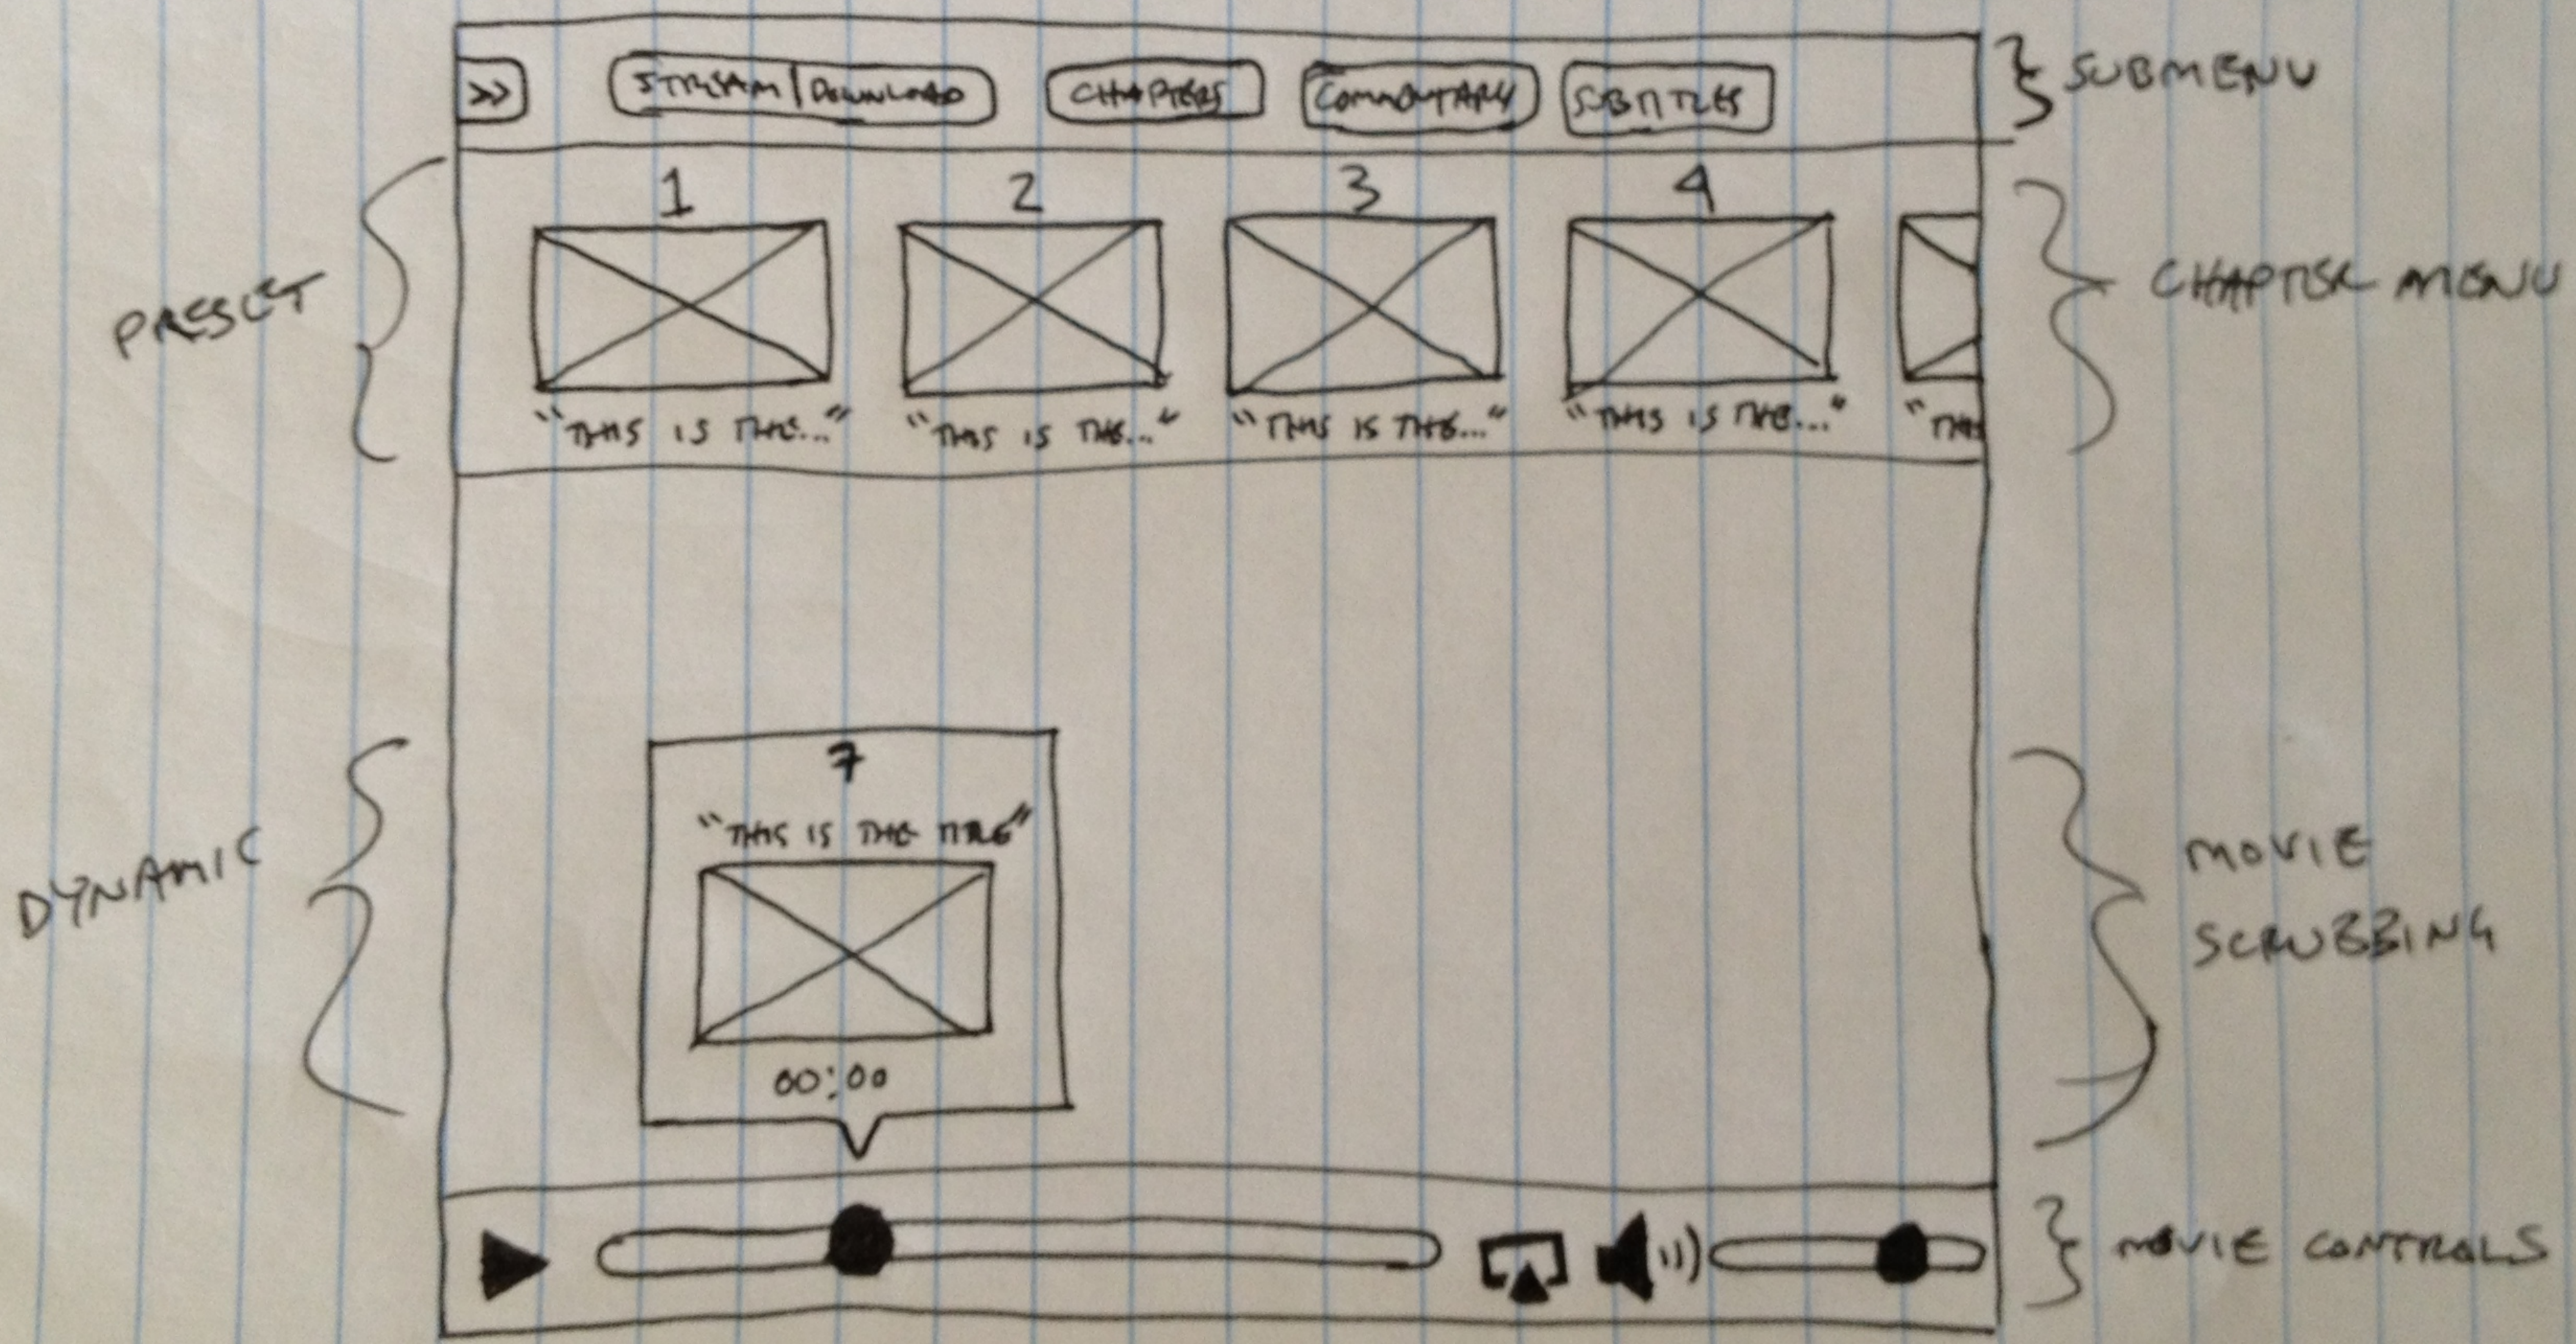

HAS SUBMENU  
OPTIONS

WATCH

- STREAM / DOWNLOAD
- CHAPTERS
- COMMENTARY
- SUBTITLES

EXTRAS

- PHOTOS
- VIDEOS
- SOUNDTRACK

THESE PIECES OF  
CONTENT CAN BE  
INTEGRATED INTO  
INTERACTIVE  
MODE PLAYBACK

SUBMENU

## WATCH SUBMENU

TOGGLES INTERACTIVE MODE ON/OFF

TAP TO GET A DROPDOWN OF FEATURES YOU CAN TURN ON/OFF

## INTERACTIVE OPTIONS

- 3D MODELS
- ANECDOTES
- STILLS (IMAGES)
- SCORE
- DESIGN
- CAST & CREW
- TRIVIA
- PRODUCTION DESIGN
- VFX

DISPLAYING  
A VIDEO

DISPLAYING  
A GALLERY  
OR IMAGES