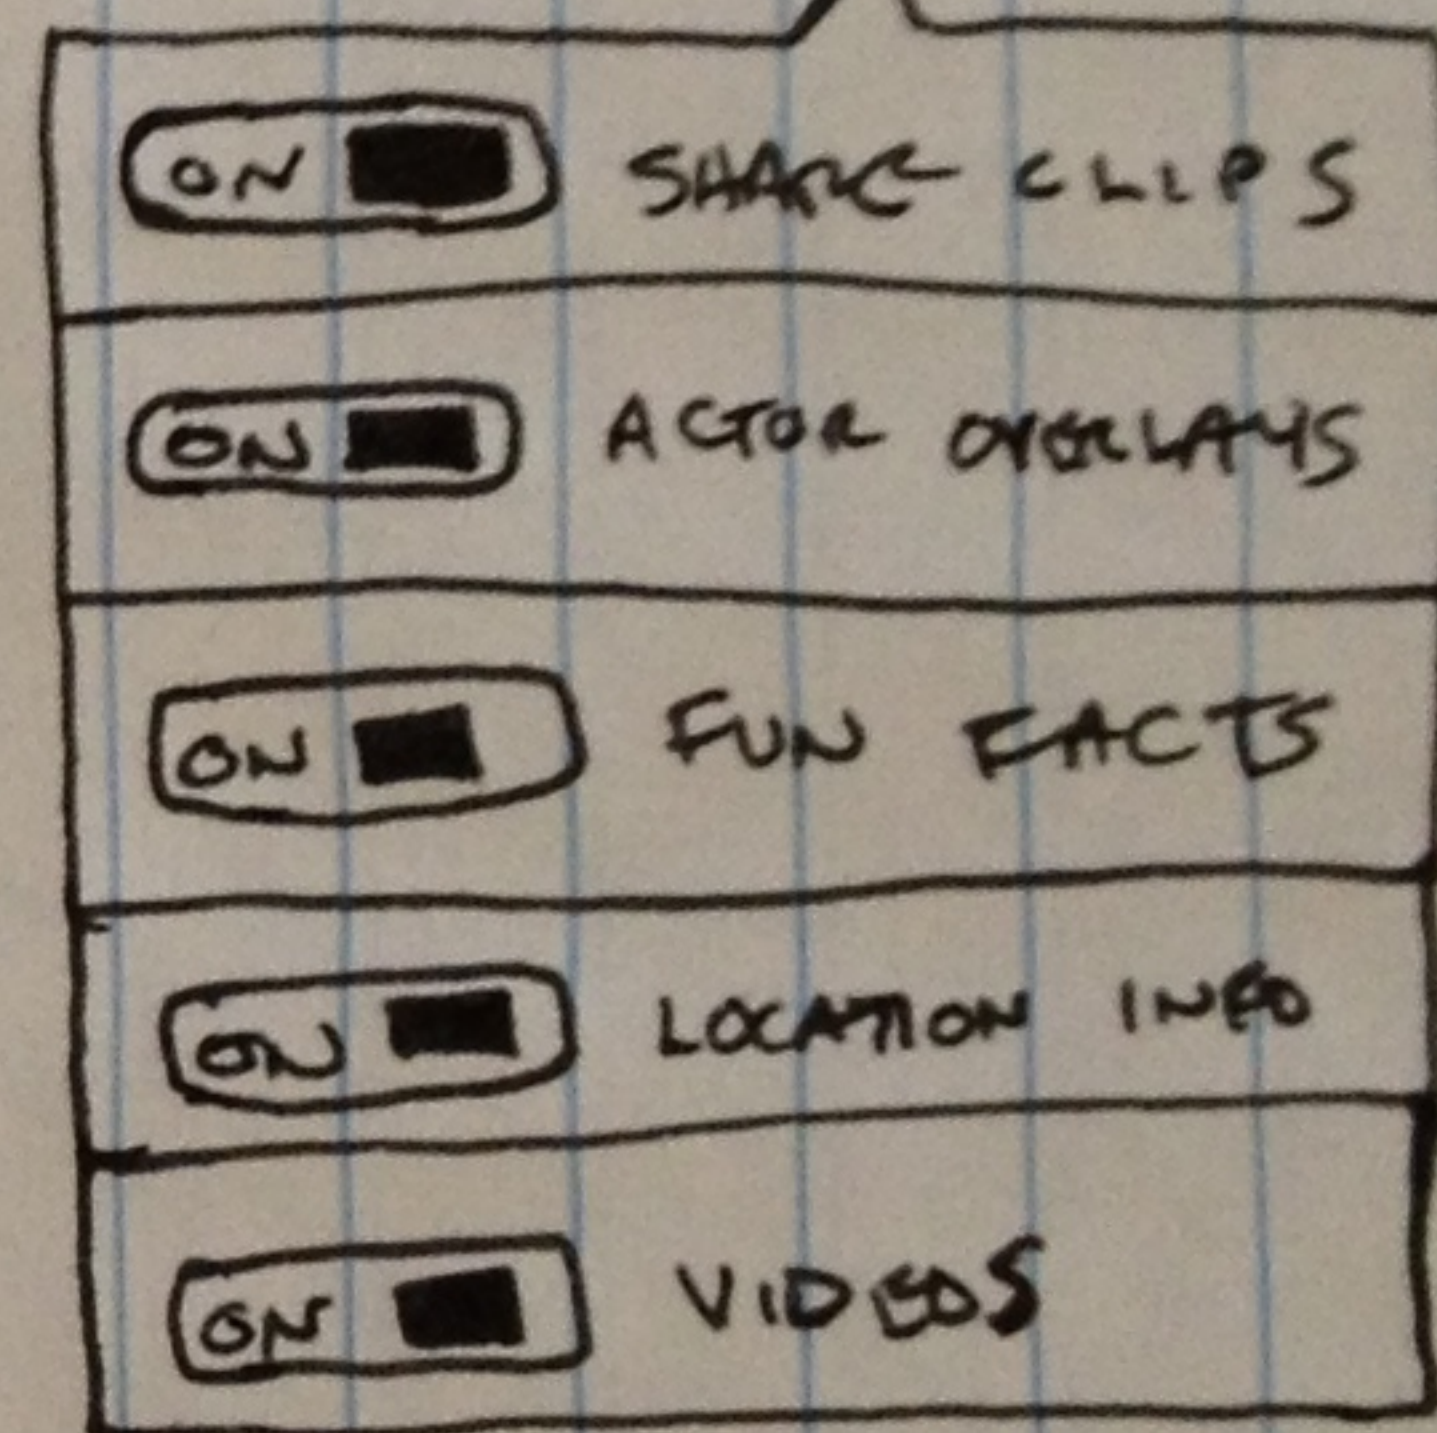

## WATCH SUBMENU

TOGGLES INTERACTIVE MODE ON/OFF

TAP TO GET A DROPDOWN OF FEATURES YOU CAN TURN ON/OFF

## INTERACTIVE OPTIONS

- 3D MODELS
- ANECDOTES
- STILLS (IMAGES)
- SCORE
- DESIGN
- CAST & CREW
- TRIVIA
- PRODUCTION DESIGN
- VFX

DISPLAYING  
A VIDEO

DISPLAYING  
A GALLERY  
OR IMAGES