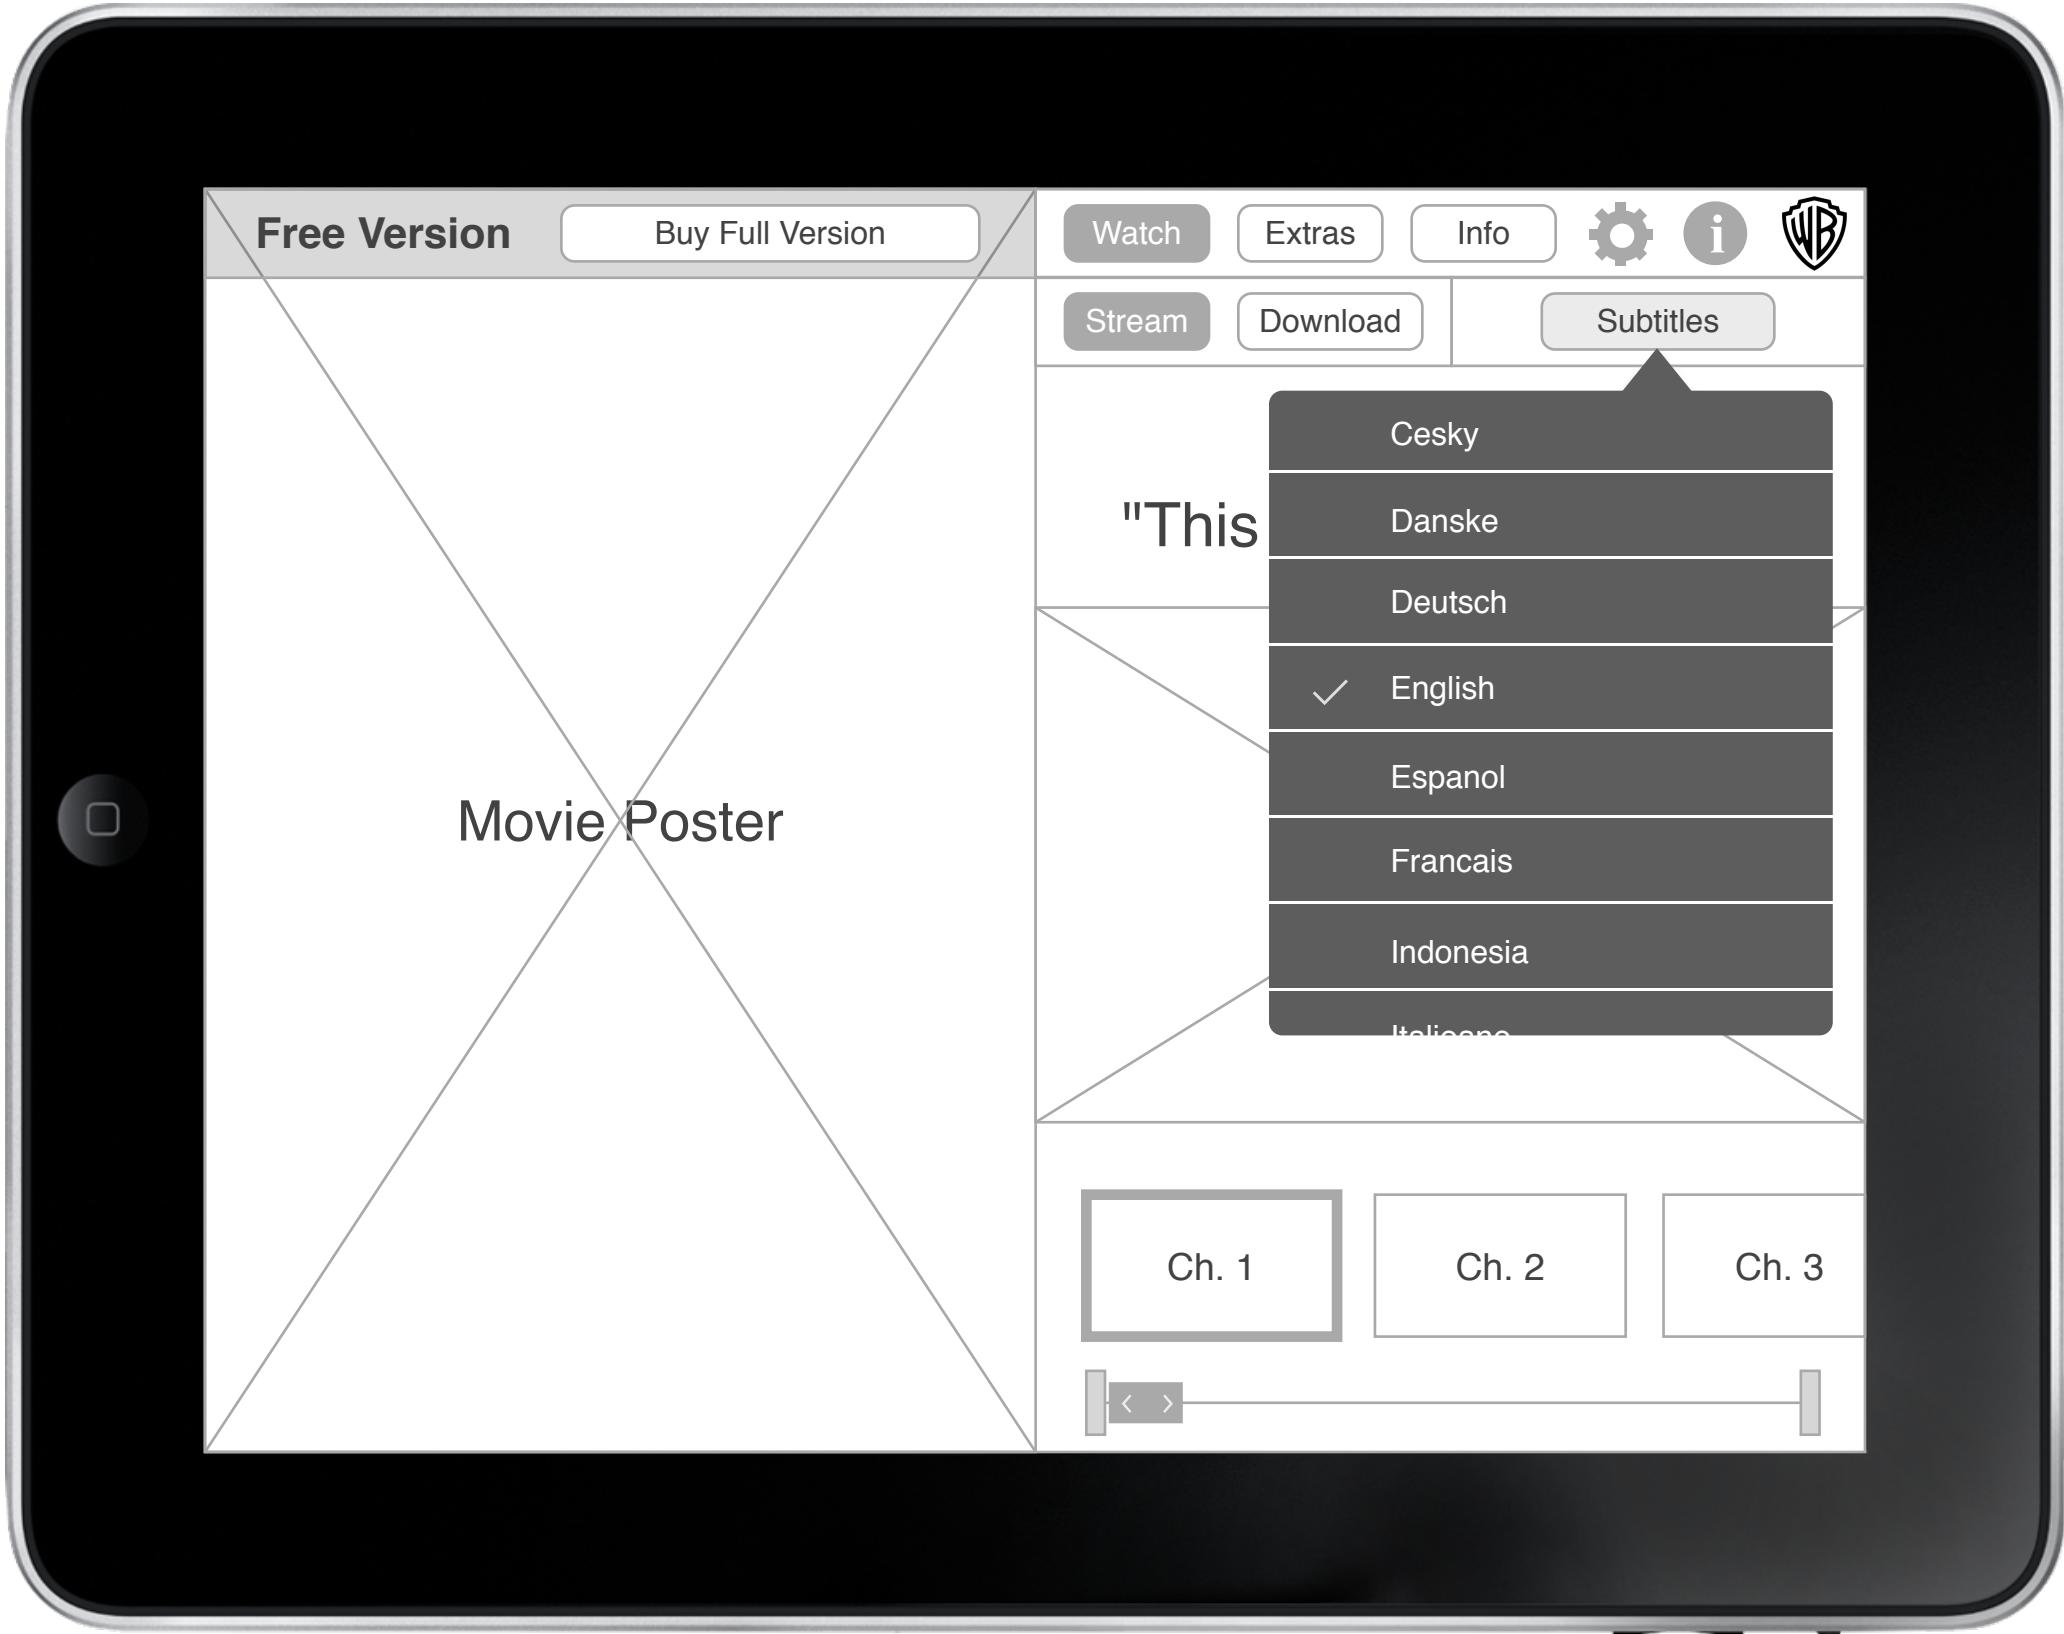

App Edition - Watch - 1.2 - Subtitles